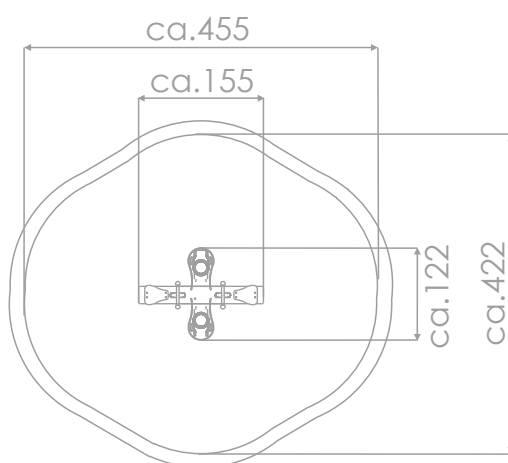

ROCKING

SOCIALIZING

INFORMATION ABOUT THE PRODUCT

| | |
|---|------------------|
| Dimensions | ca. 155 x 122 cm |
| Safety zone | ca. 455 x 422 cm |
| Overall height | ca. 80 cm |
| Free fall height | ca. 55 cm |
| Amount of users | 4 persons |
| Product complies with EN 1176-1:2017-12 | YES |
| Availability of spare parts | YES |
| Age range | 1-12 |
| <small>According to EN 1176-1:2017-12 norm, the product requires applying a safety surface according to the product's free fall height.</small> | |

Visualisation is for reference only,
actual appearance may vary.

SCALE 1:100

MATERIALS:

NATURAL ROBINIA WOOD

SPRINGS' SPRINGS MADE OF SPRING STEEL

ELEMENTS CONSTRUCTION MADE OF STAINLESS STEEL ASISI 304

ANTI-SLIP HEXA 18 MM PLATFORM PLATE