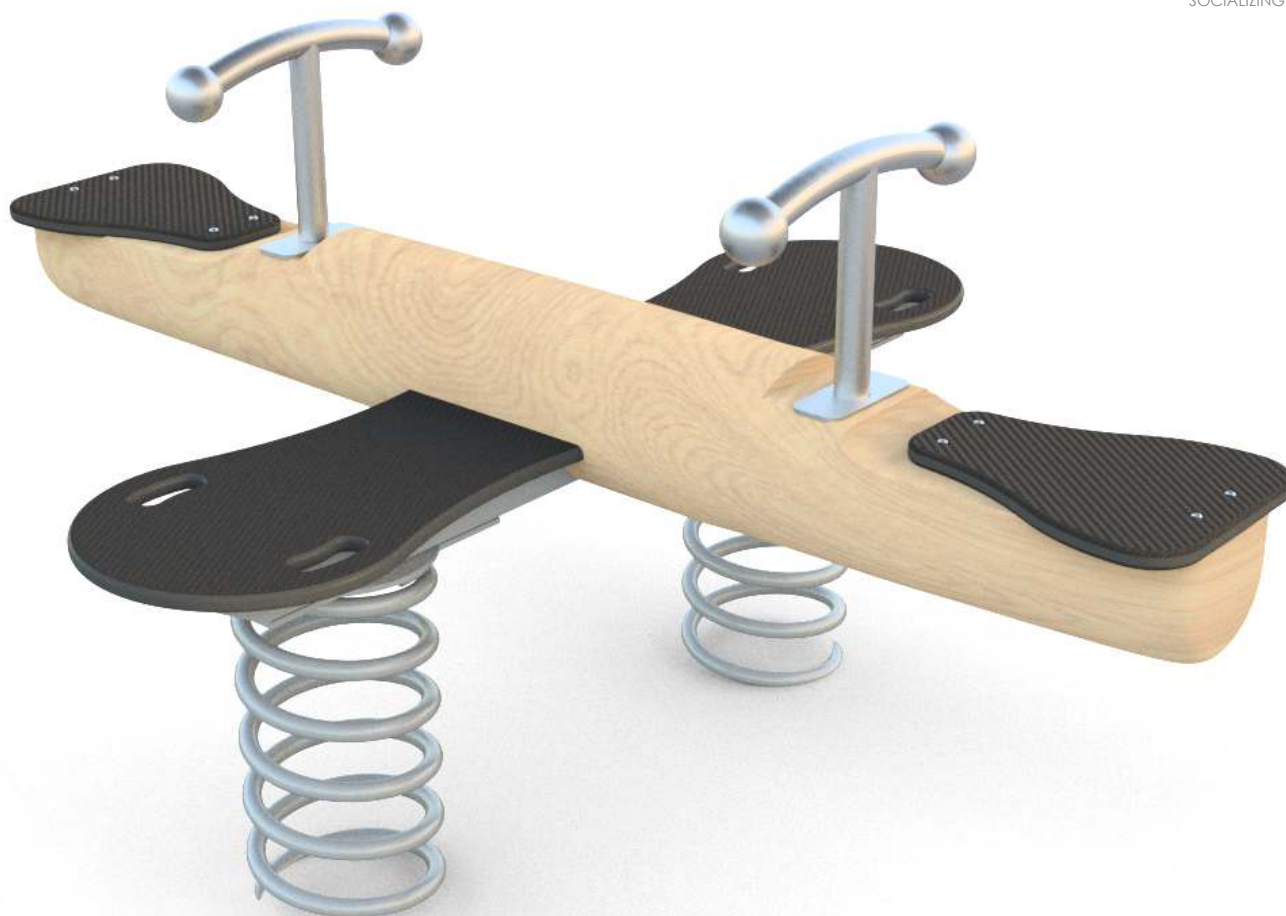

ROCKING

SOCIALIZING

INFORMATION ABOUT THE PRODUCT

| | |
|---|------------------|
| Dimensions | ca. 155 x 122 cm |
| Safety zone | ca. 455 x 422 cm |
| Overall height | ca. 80 cm |
| Free fall height | ca. 55 cm |
| Amount of users | 4 persons |
| Product complies with EN 1176-1:2017-12 | YES |
| Availability of spare parts | YES |
| Age range | 1-12 |
| <small>According to EN 1176-1:2017-12 norm, the product requires applying a safety surface according to the product's free fall height.</small> | |

Visualisation is for reference only,
actual appearance may vary.

SCALE 1:100

MATERIALS:

NATURAL ROBINIA WOOD

SPRINGS' SPRINGS MADE OF SPRING STEEL

ELEMENTS CONSTRUCTION MADE OF STAINLESS STEEL ASISI 304

ANTI-SLIP HEXA 18 MM PLATFORM PLATE